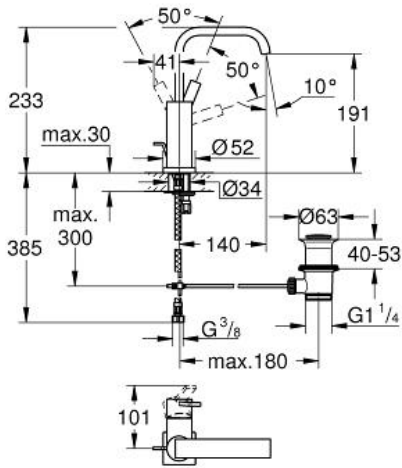

ALLURE  
 Single-lever basin mixer 1/2" L-Size  
 MODEL # 32146000

Pure Freude  
 an Wasser

**Product Description:**

**ALLURE**  
 Single-lever basin mixer 1/2"  
 L-Size

**Standard Specification:**

- monobloc installation
- 28 mm ceramic cartridge with **GROHE SilkMove**
- GROHE StarLight** chrome finish
- GROHE EcoJoy 6.0 l/min. flow limiter
- rapid installation system
- mousseur
- pop-up waste set 1 1/4"
- flexible connection hoses

**Color:**

□ 32146000 Chrome