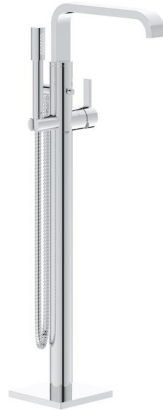

ALLURE  
Single-lever bath mixer 1/2", floor  
mounted

MODEL # 32754001

Pure Freude  
an Wasser

GROHE

**Product Description:**

**ALLURE**

Single-lever bath mixer 1/2", floor mounted

**Standard Specification:**

set for final installation for  
45 984 001

**without roughing-in-set**

**GROHE SilkMove** 46 mm ceramic cartridge

**GROHE StarLight** chrome finish

automatic diverter: bath/shower

swivel spout with mousseur

and stop limiter

projection 300 mm

integrated non-return valve

in the shower outlet 1/2"

with shower holder

Sena handshower

shower hose 1250 mm

protected against backflow

**Color:**

□ 32754001 Chrome