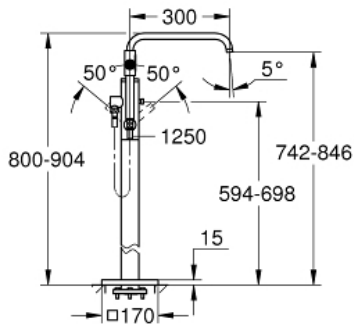

ALLURE  
Single-lever bath mixer 1/2", floor  
mounted

MODEL # 32754001

Pure Freude  
an Wasser

GROHE

**Product Description:**

**ALLURE**

Single-lever bath mixer 1/2", floor mounted

**Standard Specification:**

set for final installation for  
45 984 001

**without roughing-in-set**

**GROHE SilkMove** 46 mm ceramic cartridge

**GROHE StarLight** chrome finish

automatic diverter: bath/shower

swivel spout with mousseur

and stop limiter

projection 300 mm

integrated non-return valve

in the shower outlet 1/2"

with shower holder

Sena handshower

shower hose 1250 mm

protected against backflow