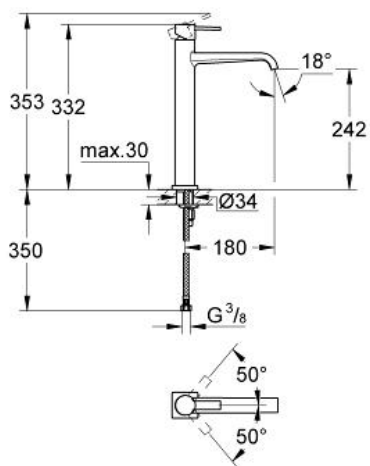

ALLURE
Basin mixer 1/2" XL-Size
MODEL # 23403000

Pure Freude
an Wasser

GROHE

Product Description:

ALLURE
Basin mixer 1/2"
XL-Size

Standard Specification:

monobloc installation
metal lever
for free-standing basins
28 mm ceramic cartridge
with **GROHE SilkMove**
GROHE StarLight chrome finish
GROHE EcoJoy 6.0 l/min. flow limiter
GROHE QuickFix Plus installation system
smooth body
projection 180 mm
flexible connection hoses
temperature limiter

Color:

□ 23403000 Chrome