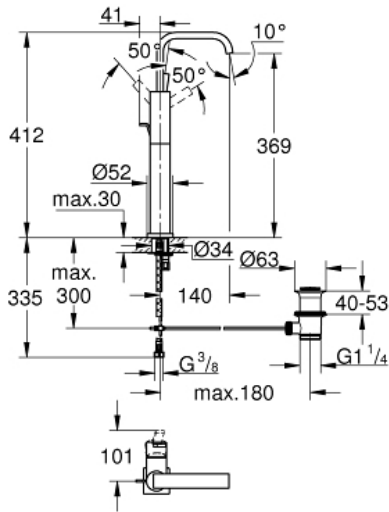

ALLURE
 Basin mixer 1/2" XL-Size
 MODEL # 32249000

Pure Freude
 an Wasser

Product Description:

ALLURE
 Basin mixer 1/2"
 XL-Size

Standard Specification:

- monobloc installation
- for free-standing basins**
- 28 mm ceramic cartridge
- with **GROHE SilkMove**
- GROHE StarLight** chrome finish
- GROHE EcoJoy 6.0 l/min. flow limiter
- rapid installation system
- mousseur
- pop-up waste set 1 1/4"
- flexible connection hoses

Color:

□ 32249000 Chrome