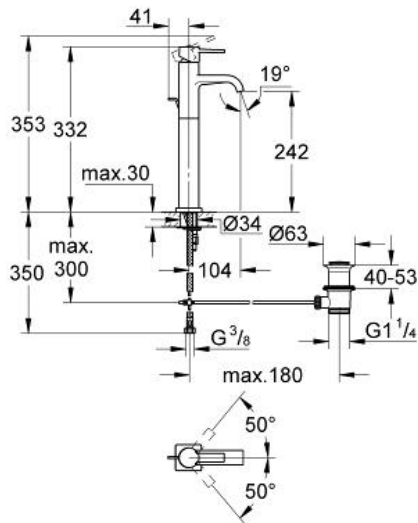

ALLURE
 Basin mixer 1/2" XL-Size
 MODEL # 32760000

Pure Freude
 an Wasser

Product Description:

ALLURE
 Basin mixer 1/2"
 XL-Size

Standard Specification:

monobloc installation
 for free-standing basins
 28 mm ceramic cartridge
 with **GROHE SilkMove**
GROHE StarLight chrome finish
 GROHE EcoJoy 6.0 l/min. flow limiter
 rapid installation system
 mousseur
 pop-up waste set 1 1/4"
 flexible connection hoses
 projection 104 mm

Color:

□ 32760000 Chrome