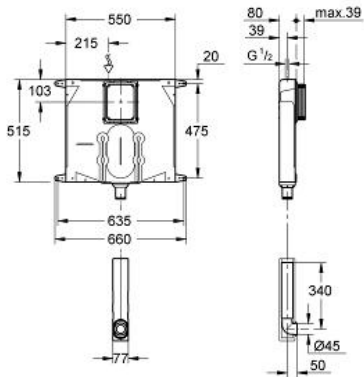

Flushing cistern for WC 80 mm

MODEL # 38863000

Pure Freude
an Wasser

GROHE

Product Description:

Flushing cistern for WC 80 mm

Standard Specification:

6 l / 3 l

pneumatic discharge valve offering 2 modes of operation: dual flush or single flush

water supply connection from top

includes:

with plaster base coating made of vinyl fleece

with push fit flexible hose union

with isolation valve 1/2"

Inspection shaft incl.

protection during construction phase,

for vertical flush plates only

fixing brackets

Color:

□ 38863000