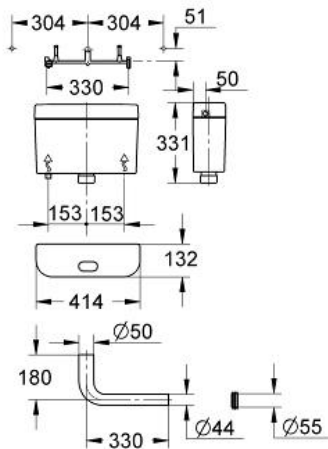

Flushing cistern for WC 6L

MODEL # 37945SH0

Pure Freude
an Wasser

GROHE

Product Description:

Flushing cistern for WC 6L

Standard Specification:

for concealed bath furniture installation
non-interruptible flush cycle

flush button not included

ABS flush pipe 180 mm x 320 mm
min. recommended pressure 0.2 bar
connection from bottom left or right

Color:

□ 37945SH0 alpine white