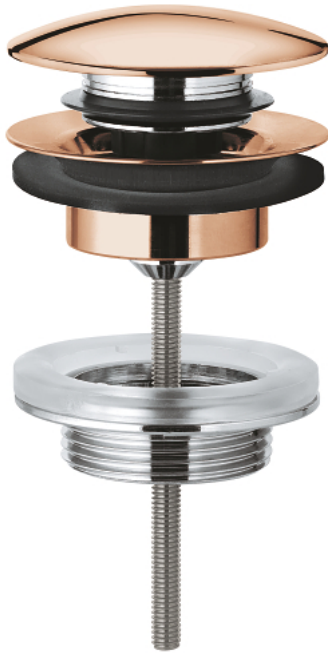

65 807 DA0 WASTE SET WITH PUSH-OPEN PLUG

PRODUCT DESCRIPTION

- with push-open cover
- for wash basins with overflow
- removable cover
- removable plug
- closable
- **GROHE StarLight** finish