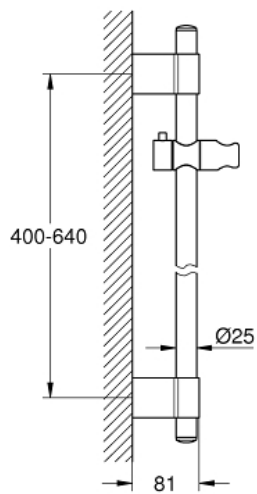

POWER&SOUL  
Shower rail, 600 mm  
MODEL # 27784000

Pure Freude  
an Wasser

GROHE

**Product Description:**  
**POWER&SOUL**  
**Shower rail, 600 mm**

**Standard Specification:**  
with wall holders made of metal  
glide element and swivel holder  
GROHE QuickFix (variable distance between  
wall shower holders to adapt to existing holes)  
**GROHE StarLight** chrome finish

**Color:**  
□ 27784000 Chrome