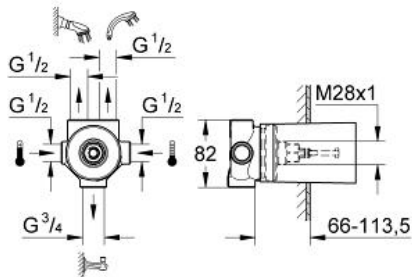

5-way diverter
MODEL # 29033000

Pure Freude
an Wasser

Product Description:

5-way diverter

Standard Specification:

concealed body
wall installation
with ceramic sealing disks
connection cold and hot 1/2"
2 outlets 1/2"
1 bath outlet 3/4"
installation depth adjustable
66 - 113 mm
DR-brass