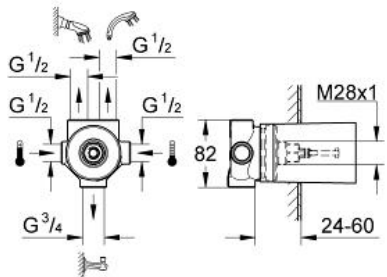

5-way diverter
MODEL # 29708000

Pure Freude
an Wasser

Product Description:

5-way diverter

Standard Specification:
concealed body, 1/2"
without finishing trim set
wall installation
with ceramic sealing disks
connection cold and hot 1/2"
2 outlets 1/2"
bath outlet 3/4"
installation depth adjustable
24-60 mm