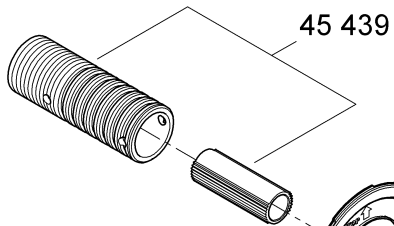

VERIS
DESIGN + ENGINEERING
GROHE GERMANY

96.376.231/ÄM 240487/07.17

www.grohe.com

*Pure Freude
an Wasser*

GROHE
WAVES

19 448

3mm

45 985