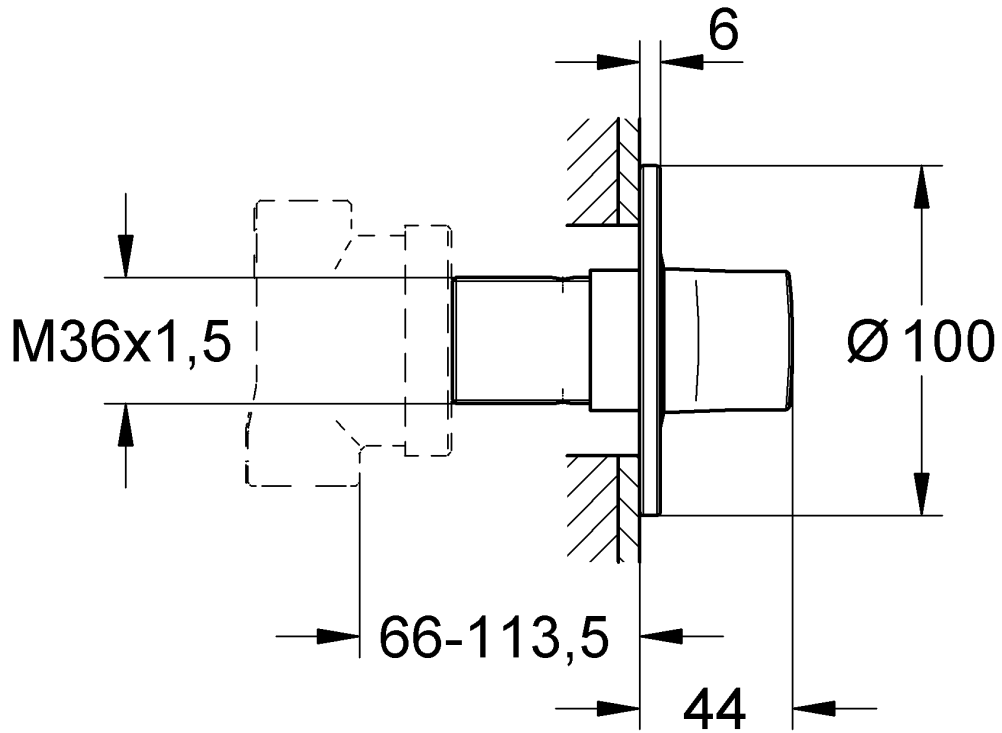

VERIS
DESIGN + ENGINEERING
GROHE GERMANY

96.376.231/ÄM 240487/07.17

www.grohe.com

*Pure Freude
an Wasser*

GROHE
WAVES

19 448

3mm

45 985