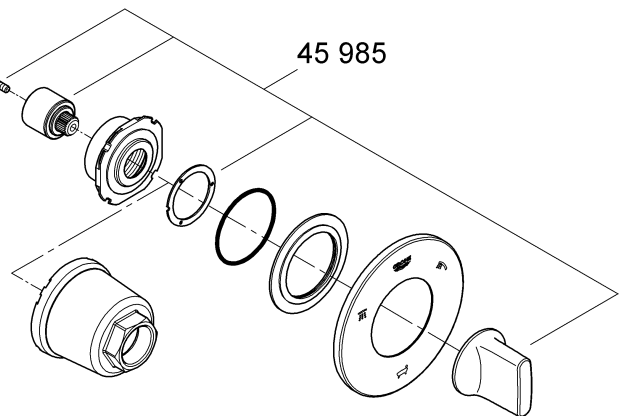

3mm

45 985

29 033

45 676