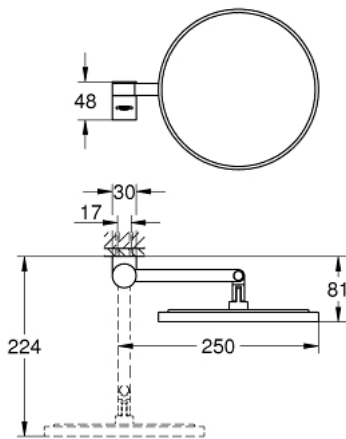

## 41 077 AL0 SHAVING MIRROR

### PRODUCT DESCRIPTION

- material: glass / metal
- without lights
- magnification: x 7
- concealed fastening
- **GROHE StarLight** finish