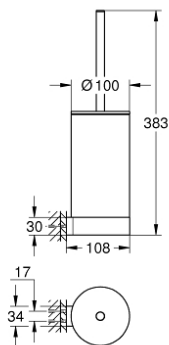

41 076 AL0 TOILET BRUSH SET

PRODUCT DESCRIPTION

- material: glass / metal
- wall mounted
- concealed fastening
- **GROHE StarLight** finish

41 076 AL0 TOILET BRUSH SET

SPARE PARTS

- 1: Spare brush (Order-nr. 40951AL0)
- 1.1: Spare brush head (Order-nr. 40791KS1)
- 2: Spare glass for toilet brush (Order-nr. 40993000)