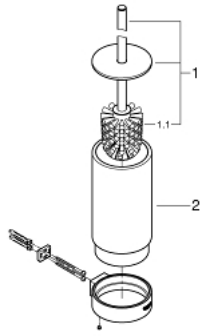

41 076 AL0 TOILET BRUSH SET

PRODUCT DESCRIPTION

- material: glass / metal
- wall mounted
- concealed fastening
- **GROHE StarLight** finish

41 076 AL0 TOILET BRUSH SET

SPARE PARTS

- 1: Spare brush (Order-nr. 40951AL0)
- 1.1: Spare brush head (Order-nr. 40791KS1)
- 2: Spare glass for toilet brush (Order-nr. 40993000)