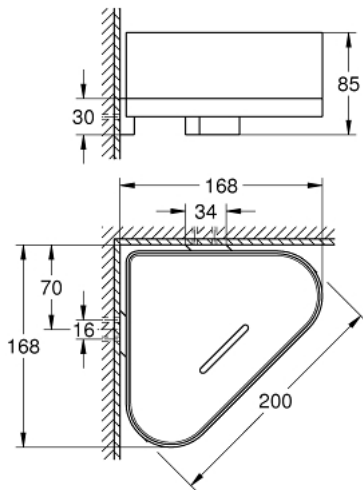

## 41 038 AL0 CORNER SHOWER TRAY WITH HOLDER

### PRODUCT DESCRIPTION

- material: glass / metal
- concealed fastening
- GROHE StarLight finish

### SPARE PARTS

1: Spare shower dish (Order-nr. 40994000)