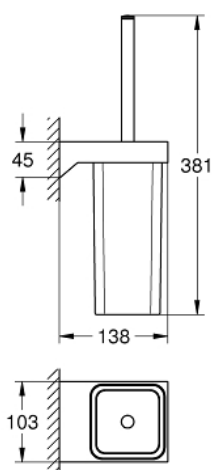

40 857 000 SELECTION CUBE TOILET BRUSH SET

PRODUCT DESCRIPTION

- material: glass / metal
- wall mounted
- concealed fastening
- GROHE StarLight finish

40 857 000 SELECTION CUBE TOILET BRUSH SET

SPARE PARTS

- 1: Spare brush (Order-nr. 40868000)
- 1.1: Spare brush head (Order-nr. 40870000)
- 2: Spare glass for toilet brush set (Order-nr. 40867000)