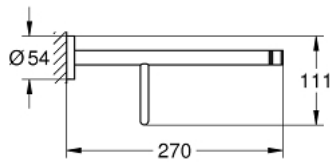

40 800 AL1 ESSENTIALS MULTI BATH TOWEL RACK

PRODUCT DESCRIPTION

- material: metal
- 604 mm (useable length 550 mm)
- concealed fastening
- **GROHE StarLight** finish
- suitable for screwing (including screws and dowels)