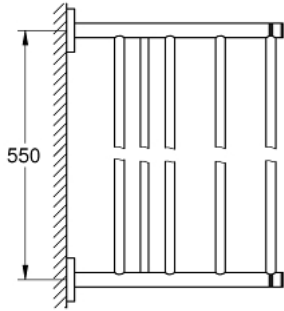

40 800 AL1 ESSENTIALS MULTI BATH TOWEL RACK

PRODUCT DESCRIPTION

- material: metal
- 604 mm (useable length 550 mm)
- concealed fastening
- **GROHE StarLight** finish
- suitable for screwing (including screws and dowels)