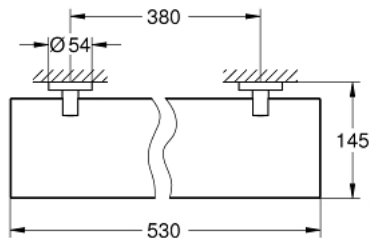

40 799 DC1 ESSENTIALS GLASS SHELF

PRODUCT DESCRIPTION

- material: glass / metal
- 530 mm (useable length 380 mm)
- concealed fastening
- **GROHE StarLight** chrome finish
- suitable for screwing (including screws and dowels) or gluing (glue 40 915 000 sold separately)