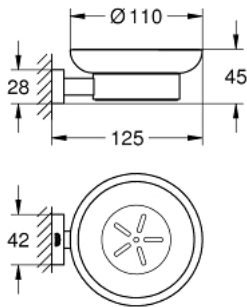

## 40 754 001 ESSENTIALS CUBE SOAP DISH WITH HOLDER

### PRODUCT DESCRIPTION

- material: glass / metal
- Consisting of:
  - holder (40 508 001)
  - soap dish (40 368 001)
  - concealed fastening
- **GROHE StarLight** chrome finish

### SPARE PARTS

1: Soap dish (Order-nr. 40368001)