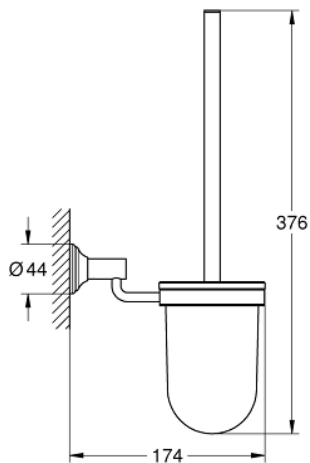

## 40 658 001 ESSENTIALS AUTHENTIC TOILET BRUSH SET

### PRODUCT DESCRIPTION

- material: glass / metal
- wall mounted
- concealed fastening
- **GROHE StarLight** chrome finish

### SPARE PARTS

- 1: Spare brush (Order-nr. 40392000)
- 1.1: Spare brush head (Order-nr. 40791001)
- 2: Spare glass for toilet brush (Order-nr. 40393000)