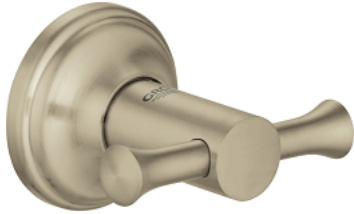

40 656 EN1 ESSENTIALS AUTHENTIC ROBE HOOK

PRODUCT DESCRIPTION

- material: metal
- concealed fastening
- **GROHE StarLight** finish