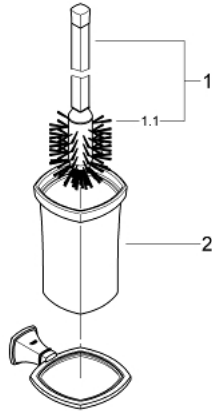

40 632 IG0 GRANDERA TOILET BRUSH SET

PRODUCT DESCRIPTION

- material: ceramic
- GROHE StarLight chrome finish

40 632 IG0 GRANDERA TOILET BRUSH SET

SPARE PARTS

- 1: Brush (Order-nr. 40672IG0)
- 1.1: Spare brush head (Order-nr. 40673000)
- 2: Spare glass for toilet brush (Order-nr. 40671000)