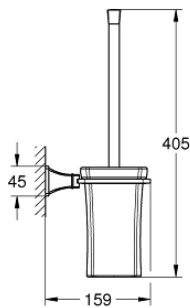

40 632 IG0 GRANDERA TOILET BRUSH SET

PRODUCT DESCRIPTION

- material: ceramic
- GROHE StarLight chrome finish

40 632 IG0 GRANDERA TOILET BRUSH SET

SPARE PARTS

- 1: Brush (Order-nr. 40672IG0)
- 1.1: Spare brush head (Order-nr. 40673000)
- 2: Spare glass for toilet brush (Order-nr. 40671000)