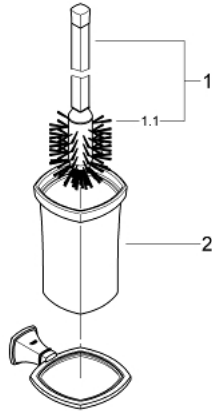

## 40 632 000 GRANDERA TOILET BRUSH SET

### PRODUCT DESCRIPTION

- material: ceramic
- GROHE StarLight chrome finish

### SPARE PARTS

- 1: Brush (Order-nr. 40672000)
- 1.1: Spare brush head (Order-nr. 40673000)
- 2: Spare glass for toilet brush (Order-nr. 40671000)