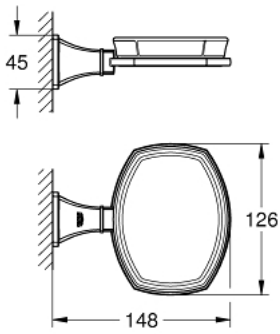

40 628 IG0 GRANDERA SOAP DISH WITH HOLDER

PRODUCT DESCRIPTION

- material: ceramic/metal
- concealed fastening
- GROHE StarLight finish

40 628 IG0 GRANDERA SOAP DISH WITH HOLDER

SPARE PARTS

1: Spare soap dish (Order-nr. 40670000)