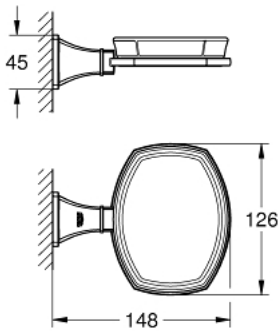

## 40 628 000 GRANDERA SOAP DISH WITH HOLDER

### PRODUCT DESCRIPTION

- material: ceramic/metal
- concealed fastening
- **GROHE StarLight** chrome finish

### SPARE PARTS

1: Spare soap dish (Order-nr. 40670000)