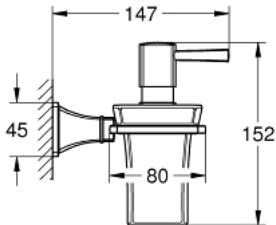

40 627 IG0 GRANDERA HOLDER WITH CERAMIC SOAP DISPENSER

PRODUCT DESCRIPTION

- material: ceramic/metal
- filling quantity 110 ml
- **GROHE StarLight** chrome finish

40 627 IG0 GRANDERA HOLDER WITH CERAMIC SOAP DISPENSER

SPARE PARTS

1: Soap container (Order-nr. 40669000)