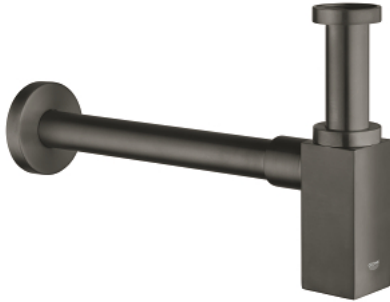

## 40 564 AL0 BOTTLE TRAP

### PRODUCT DESCRIPTION

- for wash basin
- GROHE StarLight finish
- brass body