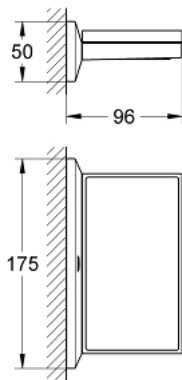

40 504 000 ALLURE BRILLIANT SHELF WITH SOAP DISH

PRODUCT DESCRIPTION

- GROHE StarLight chrome finish