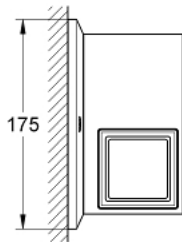

40 503 000 ALLURE BRILLIANT SHELF WITH TUMBLER

PRODUCT DESCRIPTION

- material: glass / metal
- concealed fastening
- **GROHE StarLight** chrome finish

40 503 000 ALLURE BRILLIANT SHELF WITH TUMBLER

SPARE PARTS

1: Spare glass for toilet brush (Order-nr. 40579000)