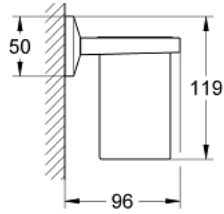

40 503 000 ALLURE BRILLIANT SHELF WITH TUMBLER

PRODUCT DESCRIPTION

- material: glass / metal
- concealed fastening
- **GROHE StarLight** chrome finish

40 503 000 ALLURE BRILLIANT SHELF WITH TUMBLER

SPARE PARTS

1: Spare glass for toilet brush (Order-nr. 40579000)