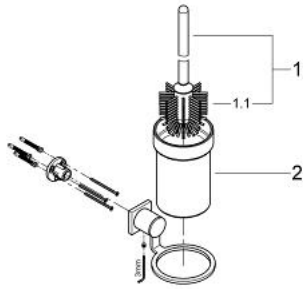

40 340 000 ALLURE TOILET BRUSH SET

PRODUCT DESCRIPTION

- wall model
- GROHE StarLight chrome finish

40 340 000 ALLURE TOILET BRUSH SET

SPARE PARTS

- 1: Spare brush (Order-nr. 40206000)
- 1.1: Spare brush head (Order-nr. 40207000)
- 2: Spare glass for toilet brush (Order-nr. 40265000)