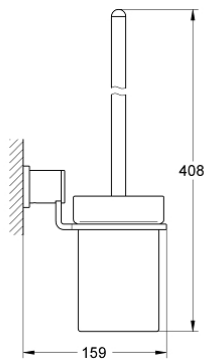

40 340 000 ALLURE TOILET BRUSH SET

PRODUCT DESCRIPTION

- wall model
- GROHE StarLight chrome finish

40 340 000 ALLURE TOILET BRUSH SET

SPARE PARTS

- 1: Spare brush (Order-nr. 40206000)
- 1.1: Spare brush head (Order-nr. 40207000)
- 2: Spare glass for toilet brush (Order-nr. 40265000)