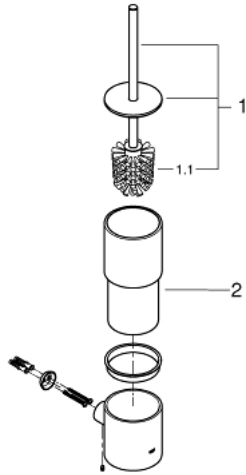

## 40 314 GL3 GROHE ATRIO TOILET BRUSH SET

### PRODUCT DESCRIPTION

- material: glass / metal
- wall mounted
- concealed fastening
- **GROHE StarLight** finish

### SPARE PARTS

- 1: Spare brush (Order-nr. 40951GL0)
- 1.1: Spare brush head (Order-nr. 40791KS1)
- 2: Spare glass for toilet brush (Order-nr. 40952000)