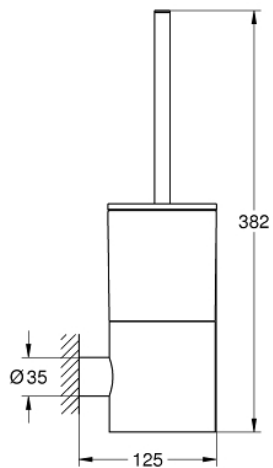

## 40 314 GL3 GROHE ATRIO TOILET BRUSH SET

### PRODUCT DESCRIPTION

- material: glass / metal
- wall mounted
- concealed fastening
- **GROHE StarLight** finish

### SPARE PARTS

- 1: Spare brush (Order-nr. 40951GL0)
- 1.1: Spare brush head (Order-nr. 40791KS1)
- 2: Spare glass for toilet brush (Order-nr. 40952000)