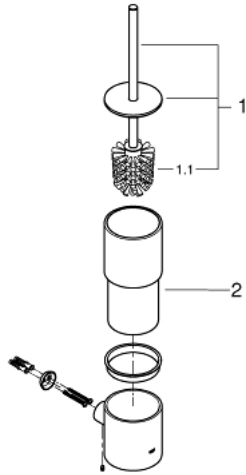

## 40 314 EN3 GROHE ATRIO TOILET BRUSH SET

### PRODUCT DESCRIPTION

- material: glass / metal
- wall mounted
- concealed fastening
- **GROHE StarLight** finish

### SPARE PARTS

- 1: Spare brush (Order-nr. 40951EN0)
- 1.1: Spare brush head (Order-nr. 40791KS1)
- 2: Spare glass for toilet brush (Order-nr. 40952000)