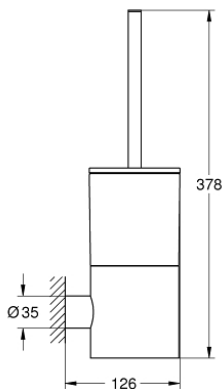

## 40 314 EN3 GROHE ATRIO TOILET BRUSH SET

### PRODUCT DESCRIPTION

- material: glass / metal
- wall mounted
- concealed fastening
- **GROHE StarLight** finish

### SPARE PARTS

- 1: Spare brush (Order-nr. 40951EN0)
- 1.1: Spare brush head (Order-nr. 40791KS1)
- 2: Spare glass for toilet brush (Order-nr. 40952000)