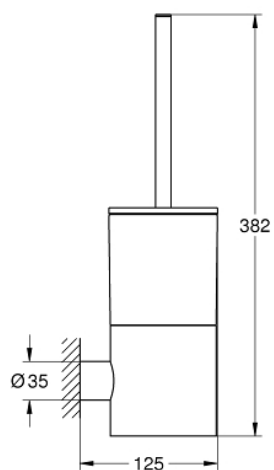

## 40 314 DA3 GROHE ATRIO TOILET BRUSH SET

### PRODUCT DESCRIPTION

- material: glass / metal
- wall mounted
- concealed fastening
- **GROHE StarLight** finish

### SPARE PARTS

- 1: Spare brush (Order-nr. 40951DA0)
- 1.1: Spare brush head (Order-nr. 40791KS1)
- 2: Spare glass for toilet brush (Order-nr. 40952000)