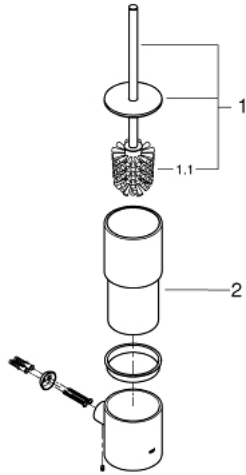

## 40 314 DA3 GROHE ATRIO TOILET BRUSH SET

### PRODUCT DESCRIPTION

- material: glass / metal
- wall mounted
- concealed fastening
- **GROHE StarLight** finish

### SPARE PARTS

- 1: Spare brush (Order-nr. 40951DA0)
- 1.1: Spare brush head (Order-nr. 40791KS1)
- 2: Spare glass for toilet brush (Order-nr. 40952000)