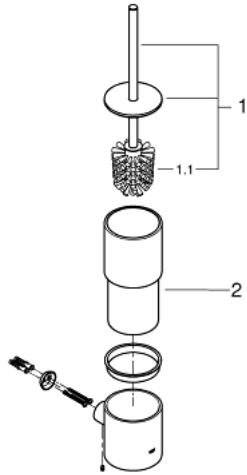

40 314 AL3 GROHE ATRIO TOILET BRUSH SET

PRODUCT DESCRIPTION

- material: glass / metal
- wall mounted
- concealed fastening
- **GROHE StarLight** finish

40 314 AL3 GROHE ATRIO TOILET BRUSH SET

SPARE PARTS

- 1: Spare brush (Order-nr. 40951AL0)
- 1.1: Spare brush head (Order-nr. 40791KS1)
- 2: Spare glass for toilet brush (Order-nr. 40952000)