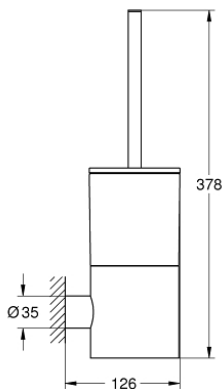

40 314 AL3 GROHE ATRIO TOILET BRUSH SET

PRODUCT DESCRIPTION

- material: glass / metal
- wall mounted
- concealed fastening
- **GROHE StarLight** finish

40 314 AL3 GROHE ATRIO TOILET BRUSH SET

SPARE PARTS

- 1: Spare brush (Order-nr. 40951AL0)
- 1.1: Spare brush head (Order-nr. 40791KS1)
- 2: Spare glass for toilet brush (Order-nr. 40952000)