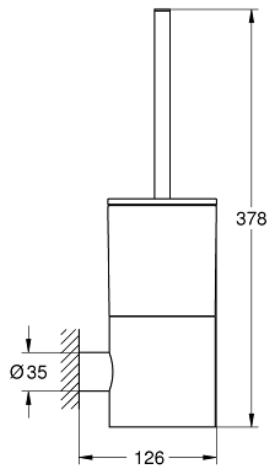

40 314 003 GROHE ATRIO TOILET BRUSH SET

PRODUCT DESCRIPTION

- material: glass / metal
- wall mounted
- concealed fastening
- **GROHE StarLight** chrome finish

40 314 003 GROHE ATRIO TOILET BRUSH SET

SPARE PARTS

1: null (Order-nr. null)

2: null (Order-nr. null)