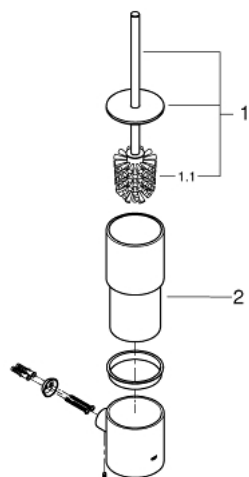

40 314 003 GROHE ATRIO TOILET BRUSH SET

PRODUCT DESCRIPTION

- material: glass / metal
- wall mounted
- concealed fastening
- **GROHE StarLight** chrome finish

40 314 003 GROHE ATRIO TOILET BRUSH SET

SPARE PARTS

1: null (Order-nr. null)

2: null (Order-nr. null)