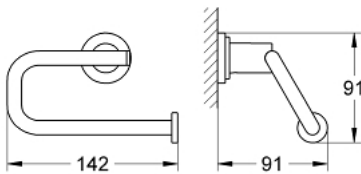

40 313 000 **ATRIO TOILET ROLL HOLDER**

PRODUCT DESCRIPTION

- without cover
- **GROHE StarLight** chrome finish

Pure Freude
an Wasser

40 313 000 **ATRIO TOILET ROLL HOLDER**

SPARE PARTS

1: Fastening set (Order-nr. 40037000)