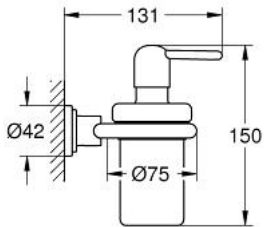

40 306 000 **ATRIO SOAP DISPENSER**

PRODUCT DESCRIPTION

- GROHE StarLight chrome finish

40 306 000 ATRIO SOAP DISPENSER

SPARE PARTS

1: Spare pump (Order-nr. 40212000)

2: Spare bottle (Order-nr. 40179000)