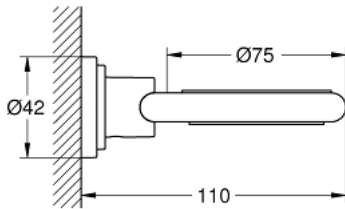

40 305 000 ATRIO GLASS/SOAP DISH HOLDER

PRODUCT DESCRIPTION

- for soap dish
- without soap dish
- GROHE StarLight chrome finish