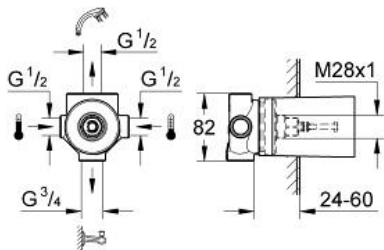

4-way diverter
MODEL # 29707000

Pure Freude
an Wasser

GROHE

Product Description:

4-way diverter

Standard Specification:

concealed body, 1/2"

without finishing trim set

wall installation

ceramic discs

connection cold and hot 1/2"

shower outlet 1/2"

bath outlet 3/4"

protection sleeve

installation depth adjustable

24-60 mm