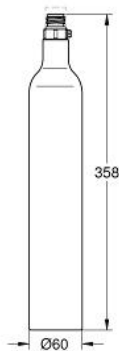

GROHE BLUE
Starter kit 425 g CO2 bottles (4
pieces)

MODEL # 40422000

Pure Freude
an Wasser

GROHE

Product Description:

GROHE BLUE

Starter kit 425 g CO2 bottles (4 pieces)

Standard Specification:

carbondioxid from natural sources for food and beverage
(E290)

Purity: CO2 99.9 % v/v min.

volume 1 bottle: 425 g, for up to 60 l of sparkling water
for refilling please order 40 687 000

This product is a hazardous substance. Find more information
in the safety data sheet. You can download the safety data at:
www.grohe.com/safety-data-sheets/