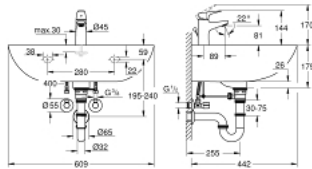

39 644 000 BUNDLE WASH BASIN 60 + BAUFLOW BASIN MIXER

PRODUCT DESCRIPTION

- Consisting of:
 - **Bau Ceramic wash basin 60 (39 421 000)**
 - wall hung
 - 1 hole punched
 - with overflow
 - 609 x 442 mm
 - **wall fixings not included**
 - sanitary ware
 -
 - **BauFlow single-lever basin mixer S-size (23 751 000)**
 - monobloc installation
 - metal lever
 - GROHE Longlife 28 mm ceramic cartridge
 - **GROHE StarLight** chrome finish
 - **GROHE EcoJoy** mousseur 5.7 l/min
 - rapid installation system
 - pop-up waste set 1 1/4"
 -
 - flexible connection hoses
 -
 - **Mounting set**
 - brand: TOX
 - hanger bolts M10 x 140
 -
 - **Angle valve 1/2" (22 039 000)**
 - self-sealing connection thread
 - wall connection 1/2"
 - outlet thread 3/8"
 - with length compensation
 - with compression nut Ø 10 mm
 - water protected spindle shutoff, brass, with grease chamber and double o-ring sealing
 - long connecting shaft
 - ...