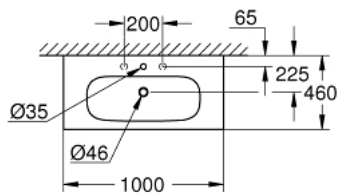

## 39 585 00H EURO CERAMIC VANITY BASIN 100

### PRODUCT DESCRIPTION

- wall hung
- 1 hole punched, 2 holes pre-punched
- with overflow
- 1000 x 460 mm
- suitable for vanity units
- sanitary ware
- With **PureGuard** hygiene coating  
(anti-stick coating and anti-bacterial glazing)