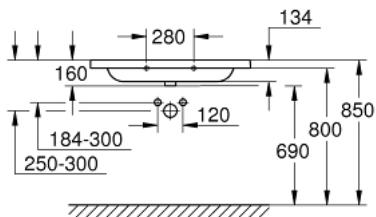

## 39 585 00H EURO CERAMIC VANITY BASIN 100

### PRODUCT DESCRIPTION

- wall hung
- 1 hole punched, 2 holes pre-punched
- with overflow
- 1000 x 460 mm
- suitable for vanity units
- sanitary ware
- With **PureGuard** hygiene coating  
(anti-stick coating and anti-bacterial glazing)