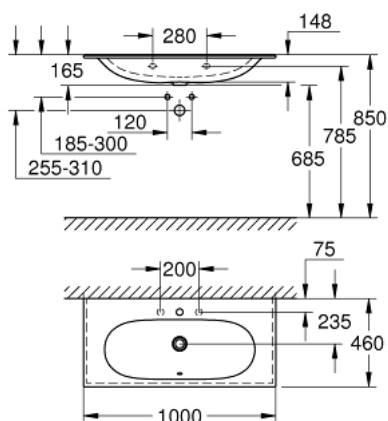

## 39 566 00H **VANITY BASIN 100**

### PRODUCT DESCRIPTION

- wall hung
- 1 hole punched, 2 holes pre-punched
- with overflow on opposite site to faucet
- suitable for vanity units
- 1000 x 460 mm
- sanitary ware
- With **PureGuard** hygiene coating  
(anti-stick coating and anti-bacterial glazing)