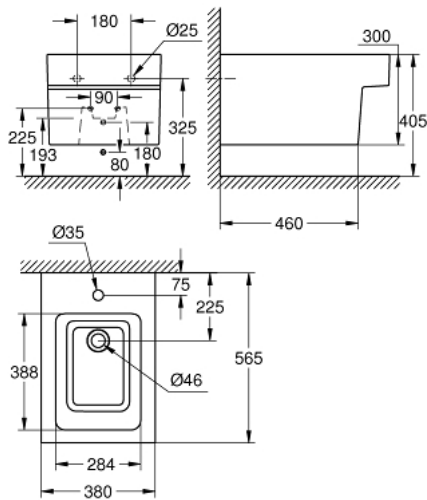

39 486 00H CUBE CERAMIC WALL HUNG BIDET

PRODUCT DESCRIPTION

- 1 hole punched
- with overflow
- including fixation set
- sanitary ware
- fully skirted with invisible fixation
- With **PureGuard** hygiene coating
(anti-stick coating and anti-bacterial glazing)

39 486 00H **CUBE CERAMIC WALL HUNG BIDET**

SPARE PARTS

1: Fixing set (Order-nr. 49509000)