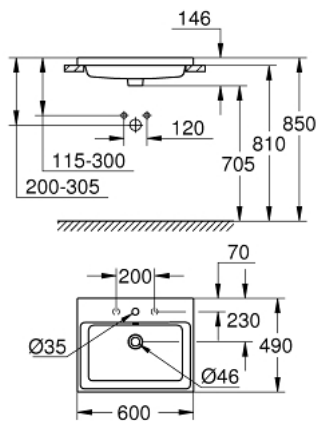

39 479 00H CUBE CERAMIC COUNTER BASIN 60

PRODUCT DESCRIPTION

- flat back side glazed
- built-in
- 1 hole punched, 2 holes pre-punched
- with overflow
- 605 x 490 mm

walls fixings not included

- including fixation set
- sanitary ware
- With **PureGuard** hygiene coating
(anti-stick coating and anti-bacterial glazing)

39 479 00H CUBE CERAMIC COUNTER BASIN 60

SPARE PARTS

1: Mounting set (Order-nr. 49512000)