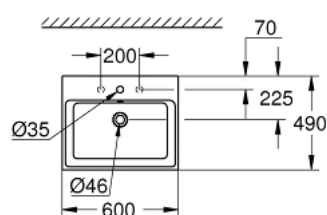

39 477 00H CUBE CERAMIC COUNTER TOP BASIN 60

PRODUCT DESCRIPTION

- flat back side glazed
- 1 hole punched, 2 holes pre-punched
- with overflow
- 600 x 490 mm
- including fixation set
- sanitary ware
- With **PureGuard** hygiene coating
(anti-stick coating and anti-bacterial glazing)

39 477 00H CUBE CERAMIC COUNTER TOP BASIN 60

SPARE PARTS

1: Mounting set (Order-nr. 49512000)