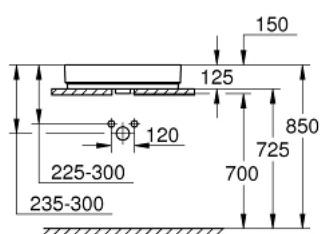

39 477 00H CUBE CERAMIC COUNTER TOP BASIN 60

PRODUCT DESCRIPTION

- flat back side glazed
- 1 hole punched, 2 holes pre-punched
- with overflow
- 600 x 490 mm
- including fixation set
- sanitary ware
- With **PureGuard** hygiene coating
(anti-stick coating and anti-bacterial glazing)

39 477 00H CUBE CERAMIC COUNTER TOP BASIN 60

SPARE PARTS

1: Mounting set (Order-nr. 49512000)