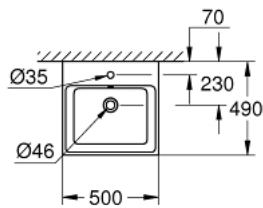

39 474 00H CUBE CERAMIC WASH BASIN 50 WALL FIXINGS NOT INCLUDED

PRODUCT DESCRIPTION

- wall hung
- 1 hole punched, 2 holes pre-punched
- with overflow
- 500 x 490 mm
- sanitary ware
- With **PureGuard** hygiene coating
(anti-stick coating and anti-bacterial glazing)