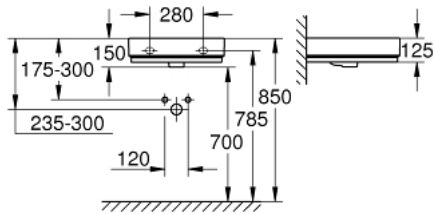

39 474 00H CUBE CERAMIC WASH BASIN 50 WALL FIXINGS NOT INCLUDED

PRODUCT DESCRIPTION

- wall hung
- 1 hole punched, 2 holes pre-punched
- with overflow
- 500 x 490 mm
- sanitary ware
- With **PureGuard** hygiene coating
(anti-stick coating and anti-bacterial glazing)