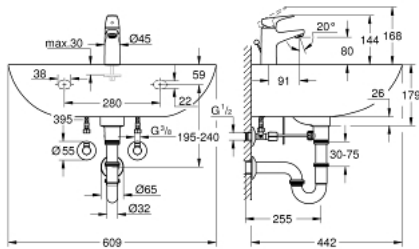

39 472 000 BUNDLE WASH BASIN 60 + START FLOW SINGLE-LEVER BASIN MIXER

PRODUCT DESCRIPTION

- Consisting of:
 - **Bau Ceramic wash basin 60 (39 421 000)**
 - wall hung
 - 1 hole punched
 - with overflow
 - 609 x 442 mm
 - **wall fixings not included**
 - sanitary ware
 -
 - **Start Flow single-lever basin mixer (23 809 000)**
 - monobloc installation
 - metal lever
 - GROHE Longlife 28 mm ceramic cartridge
 - **GROHE StarLight** chrome finish
 - **GROHE EcoJoy** mousseur 5.7 l/min
 - rapid installation system
 - pop-up waste set 1 1/4"
 - flexible connection hoses
 -
 - **Mounting set**
 - brand: TOX
 - hanger bolts M10 x 140
 -
 - **Angle valve 1/2" (22 039 000)**
 - self-sealing connection thread
 - wall connection 1/2"
 - outlet thread 3/8"
 - with length compensation
 - with compression nut Ø 10 mm
 - water protected spindle shutoff, brass, with grease chamber and double o-ring sealing
 - long connecting shaft
 - ...