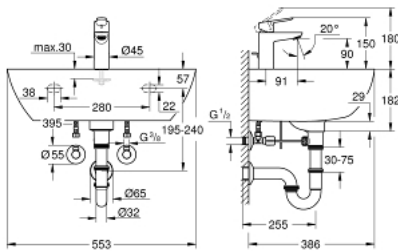

39 471 000 BUNDLE WASH BASIN 55 + START EDGE SINGLE-LEVER BASIN MIXER

PRODUCT DESCRIPTION

- Consisting of:
 - **Bau Ceramic wash basin 55 (39 440 000)**
 - wall hung
 - 1 hole punched
 - with overflow
 - 553 x 386 mm
 - **wall fixings not included**
 - sanitary ware
 -
 - **Start Edge single-lever basin mixer (23 342 000)**
 - monobloc installation
 - metal lever
 - GROHE Longlife 28 mm ceramic cartridge
 - **GROHE StarLight** chrome finish
 - **GROHE EcoJoy** mousseur 5.7 l/min
 - rapid installation system
 - pop-up waste set 1 1/4"
 - flexible connection hoses
 -
 - **Mounting set**
 - brand: TOX
 - hanger bolts M10 x 140
 -
 - **Angle valve 1/2" (22 039 000)**
 - self-sealing connection thread
 - wall connection 1/2"
 - outlet thread 3/8"
 - with length compensation
 - with compression nut Ø 10 mm
 - water protected spindle shutoff, brass, with grease chamber and double o-ring sealing
 - long connecting shaft
 - ...