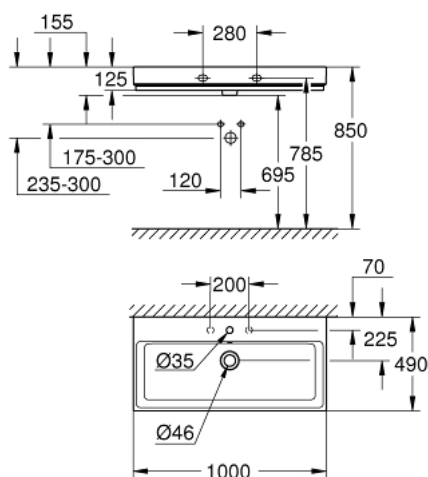

39 386 00H CUBE CERAMIC WASH BASIN 100

PRODUCT DESCRIPTION

- wall hung
- 1 hole punched, 2 holes pre-punched
- with overflow
- 1010 x 490 mm

wall fixings not included

- sanitary ware
- With **PureGuard** hygiene coating
(anti-stick coating and anti-bacterial glazing)